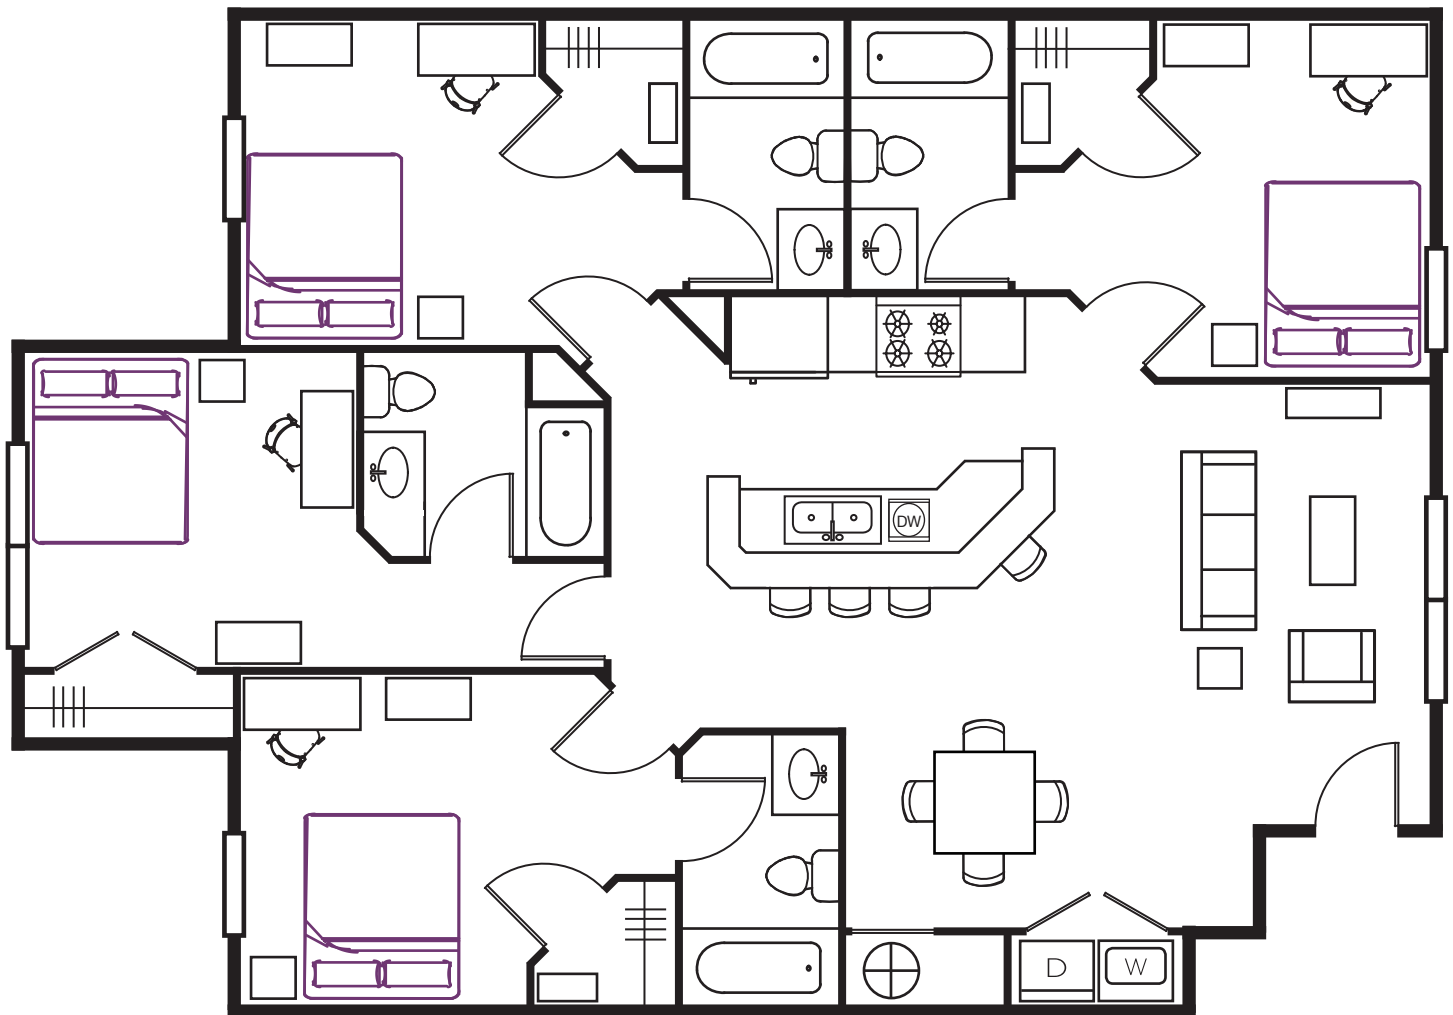

UNIVERSITY

EDGE

4 BEDROOM
4 BATHROOM
FLOORPLAN B

Live-TheEdge.com

650 W McKinley Street | 225.442.3600