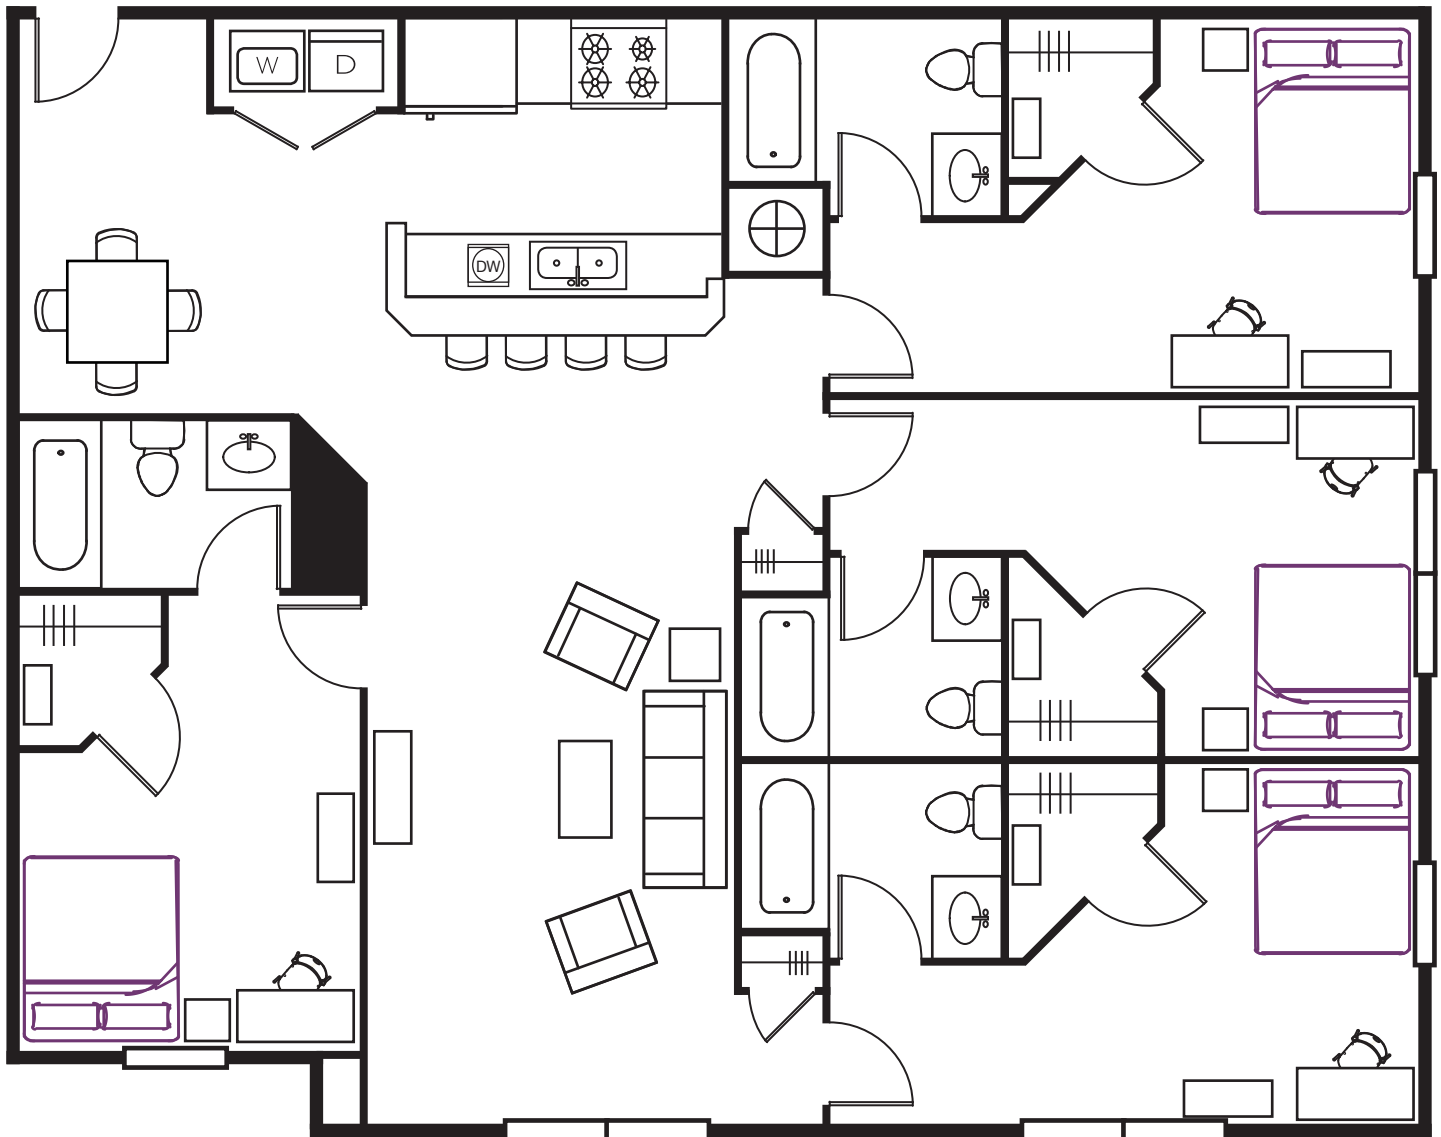

# UNIVERSITY EDGE

4 BEDROOM  
4 BATHROOM  
FLOORPLAN A

Live-TheEdge.com

650 W McKinley Street | 225.442.3600