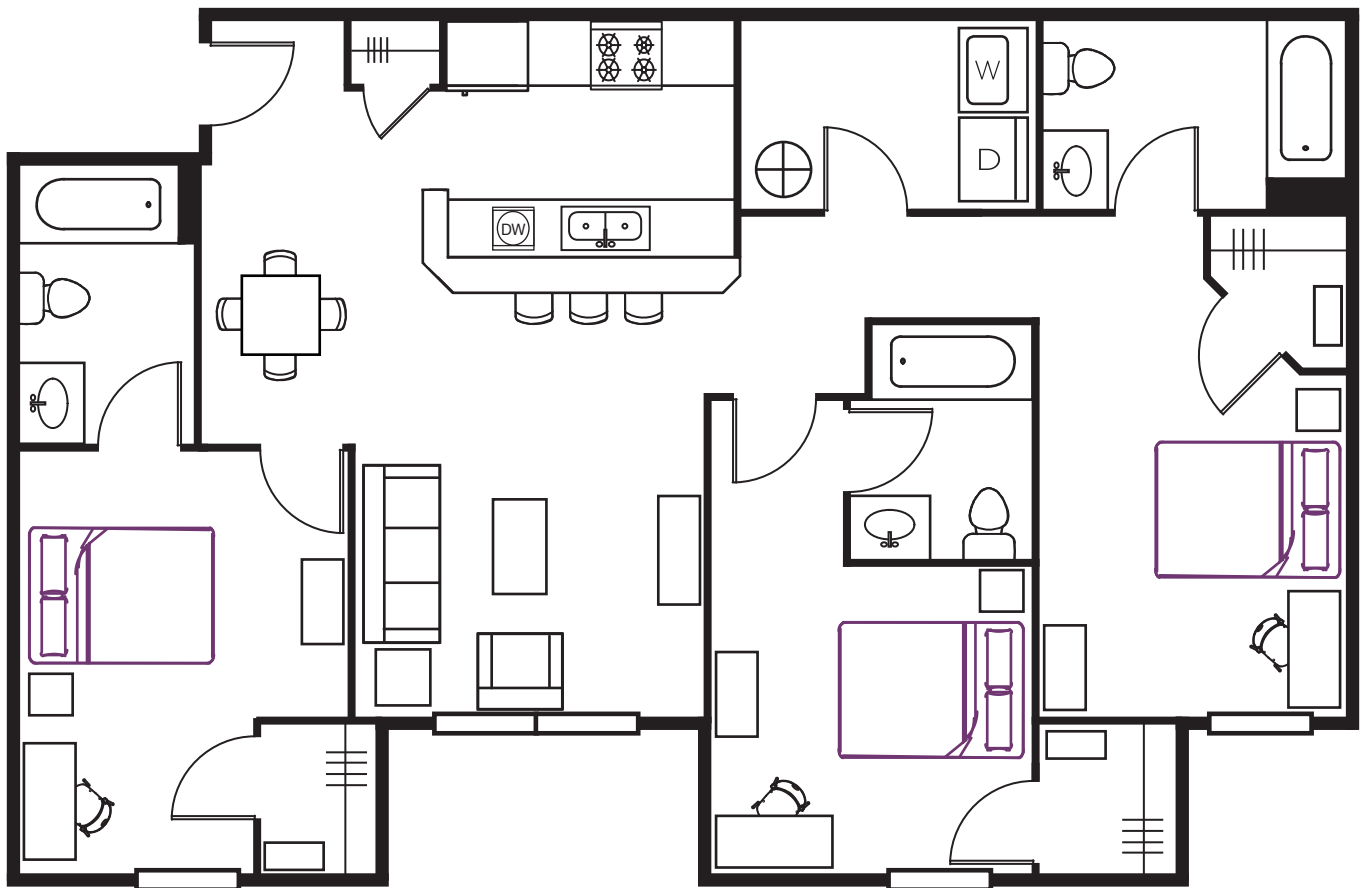

# UNIVERSITY

---

# EDGE

**3 BEDROOM**  
**3 BATHROOM**  
FLOORPLAN

**Live-TheEdge.com**

650 W McKinley Street | 225.442.3600