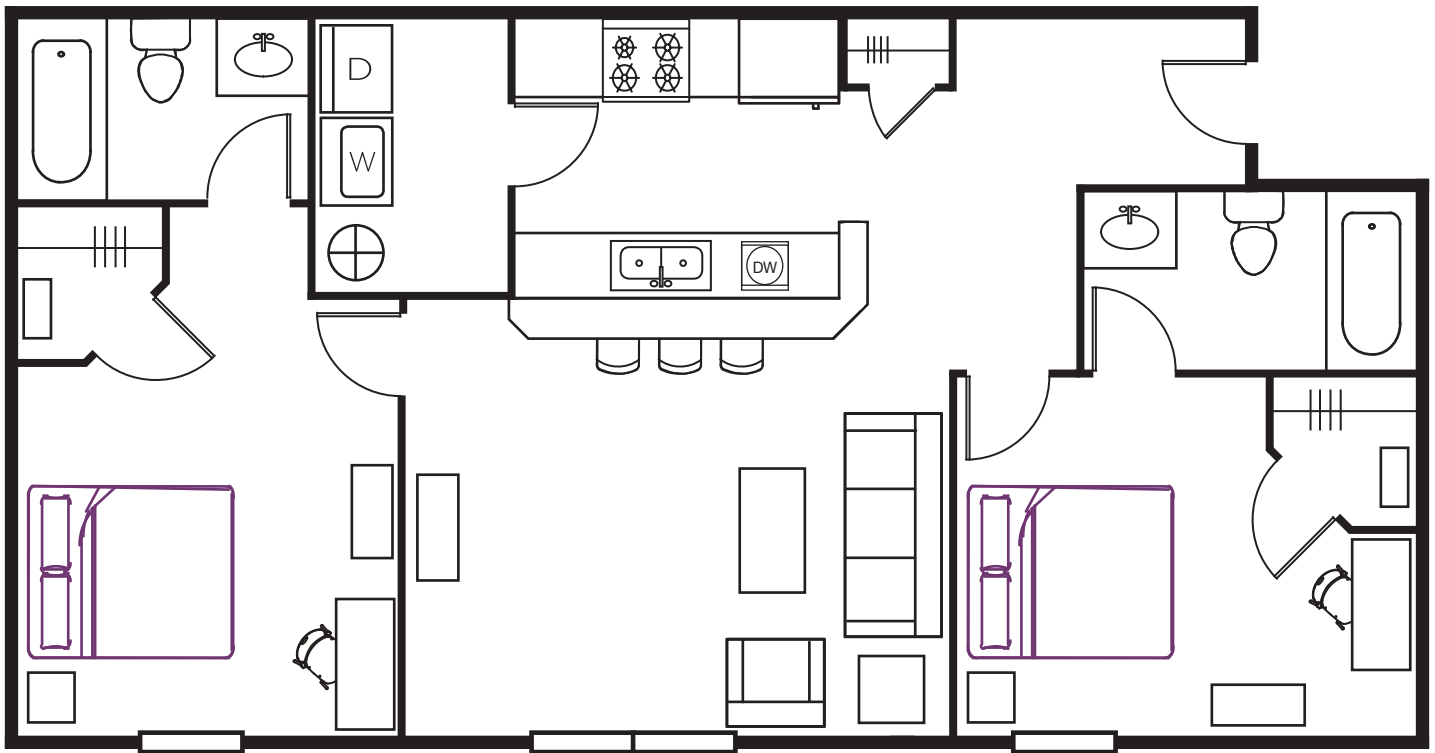

UNIVERSITY

EDGE

2 BEDROOM
2 BATHROOM
FLOORPLAN A

Live-TheEdge.com

650 W McKinley Street | 225.442.3600